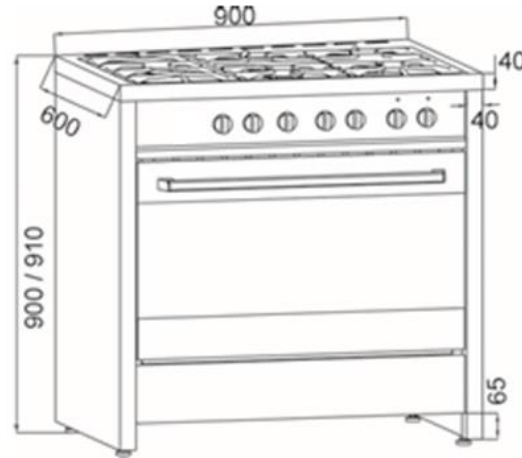

BARÚ

1x 5.0 Kw (17.061 BTU)

1x 3.0 Kw (10.236 BTU)

2x 1.75 Kw (5.971 BTU)

1x 1.0 Kw (3.412 BTU)

2.8 Kw / 9.554 btu

3.8 Kw / 12.966 btu

FEATURES

- Cast Iron Pan Support
- Safety Device Oven and Burners
- Auto Ignition
- Gold Defendi Burner
- Full Gas Oven with Convection Fan
- Storage Drawer
- Rotisserie
- Max Oven Temperature 260°
- 2 Lamp
- Accessories: Tray (1), Rack (2), Rotisserie , Pan Support